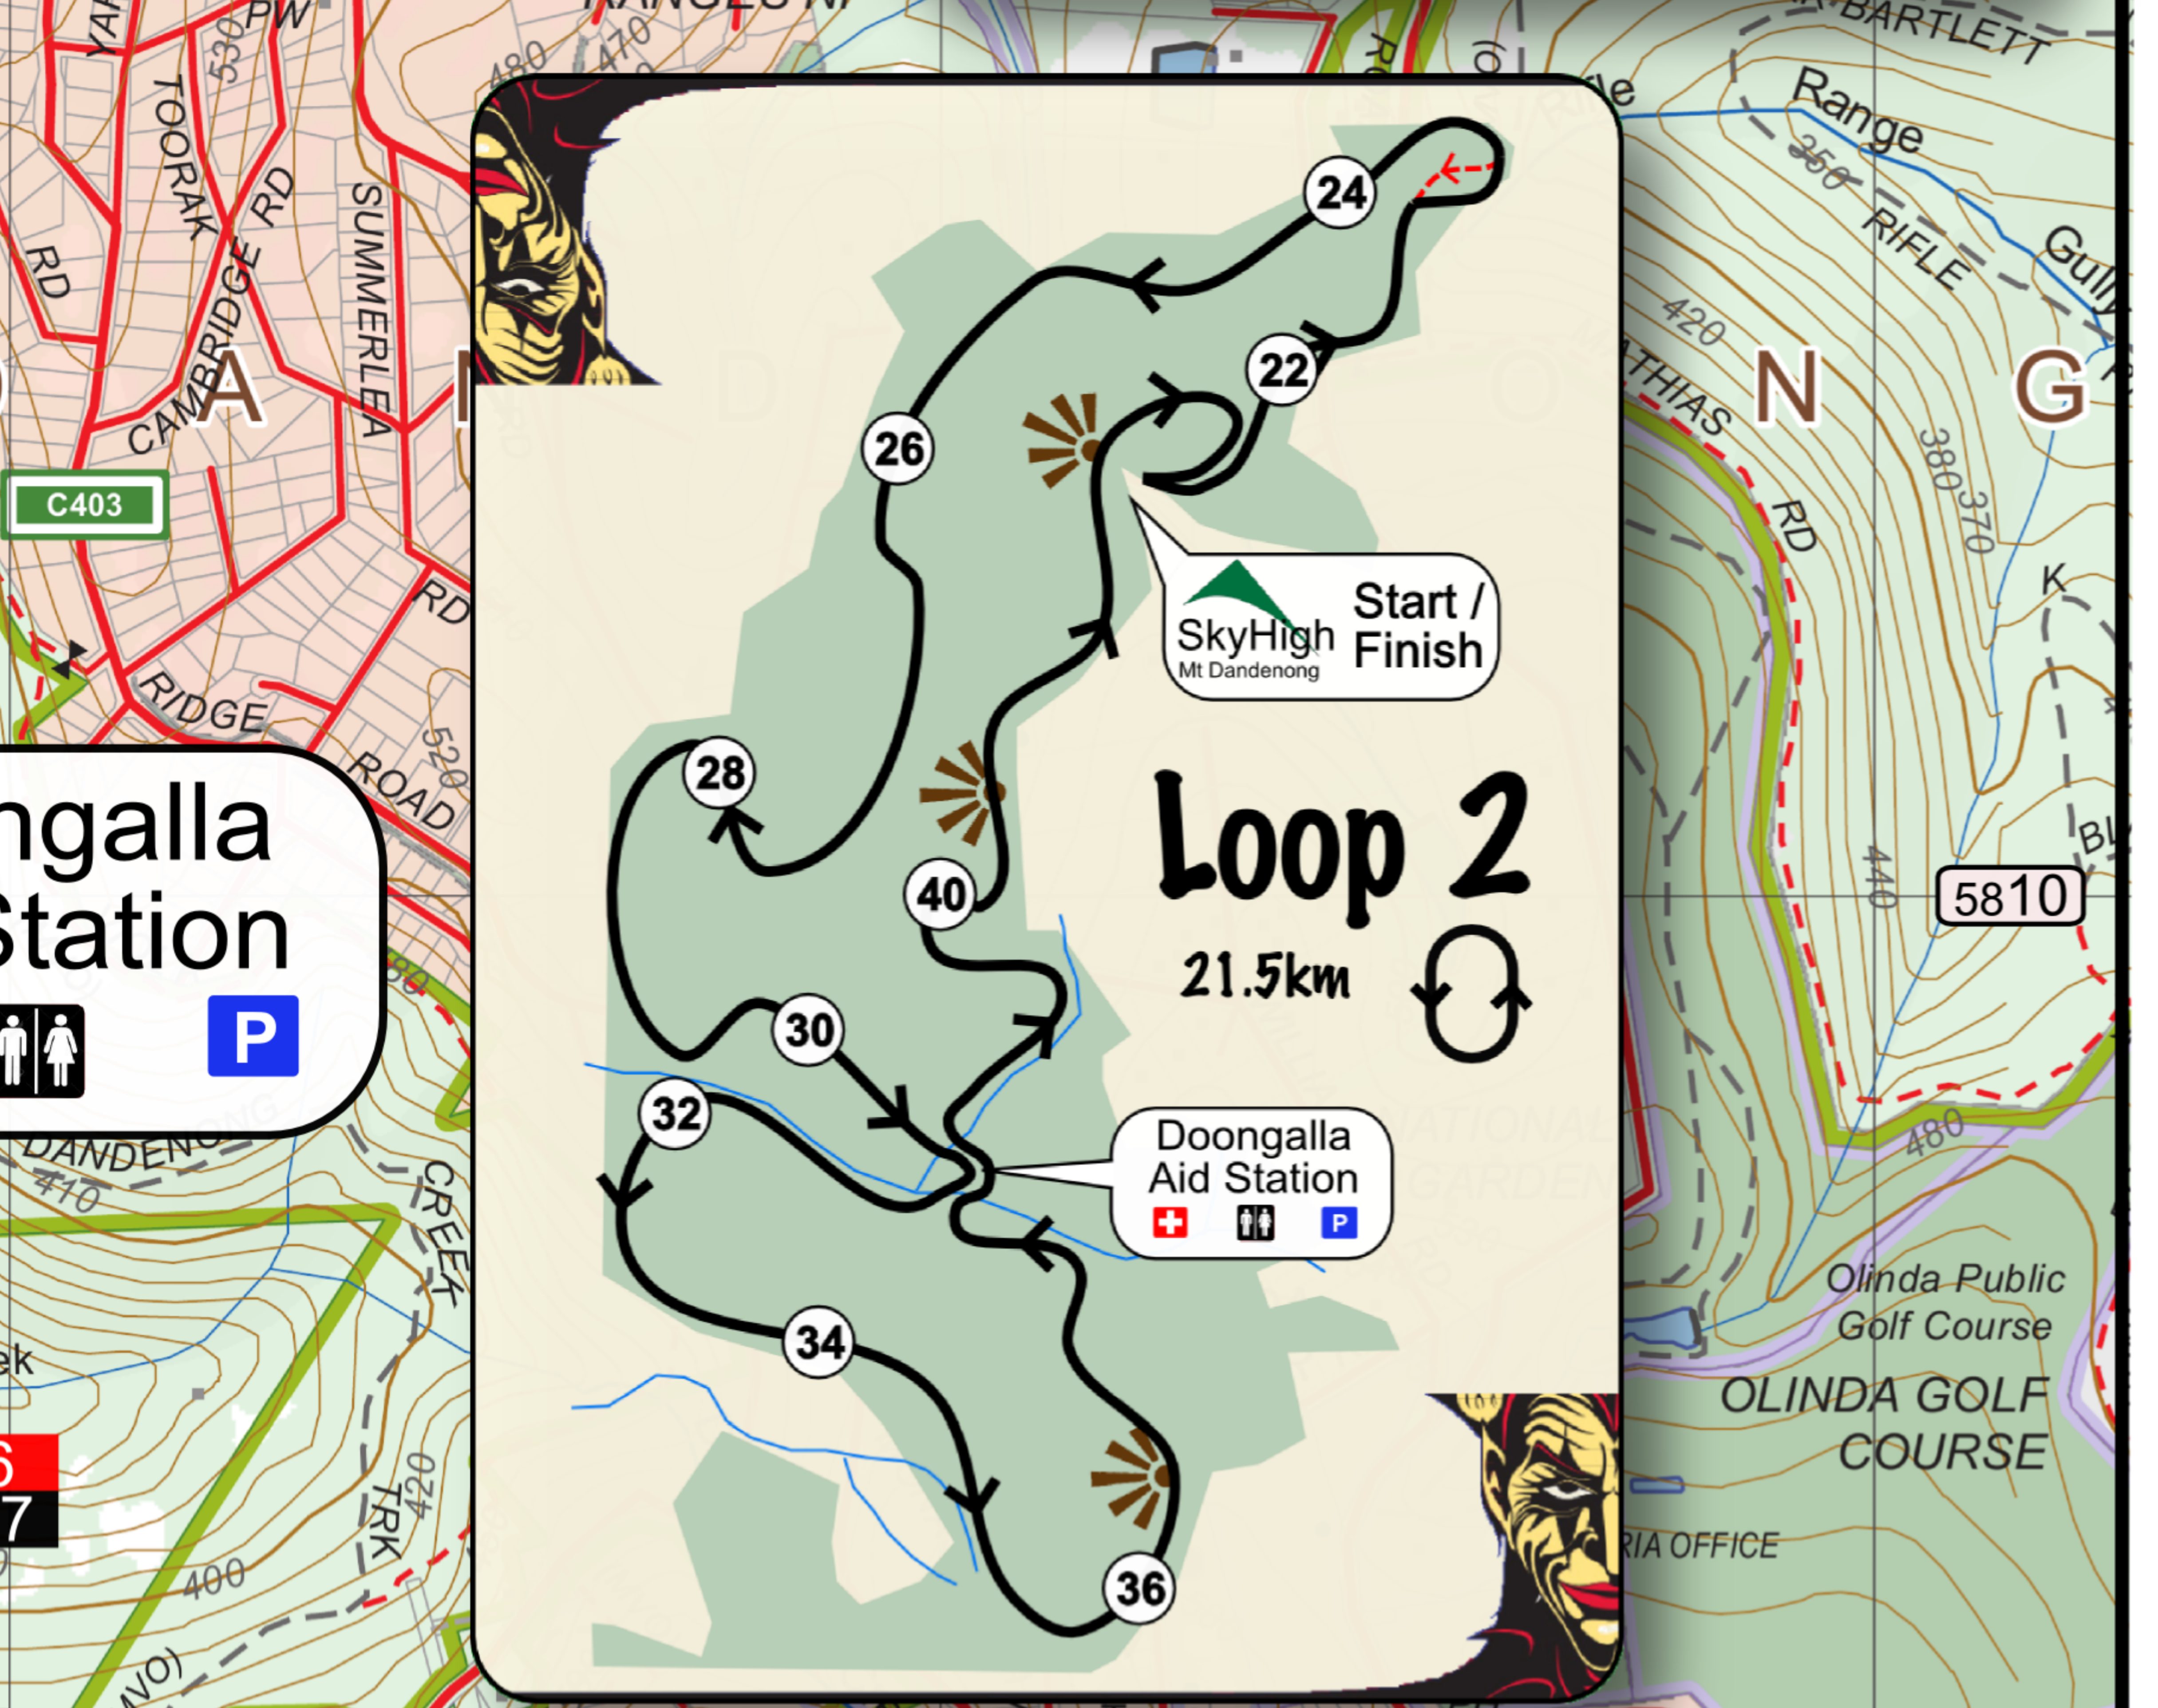

ROLLER COASTER RUN - 43km / 2268m +/-

Doongalla Aid Station

☒ ☒ ☒

SkyHigh Start / Finish
Mt Dandenong

ROLLER COASTER RUN

Km Markers 18 Loop 1 25 Loop 2

Scale 1:15000 at A3 10m Contours

0 500m 1km

Topographic data source: Vicmap 1:25000 Topographic Series
UTM Projection, MGA Zone 55, Horizontal Datum GDA
<http://www.land.vic.gov.au/>

Copyright © Mountain Sports 2015 mountainsports.net.au
Map created by Terrainium Version: 14/10/2015