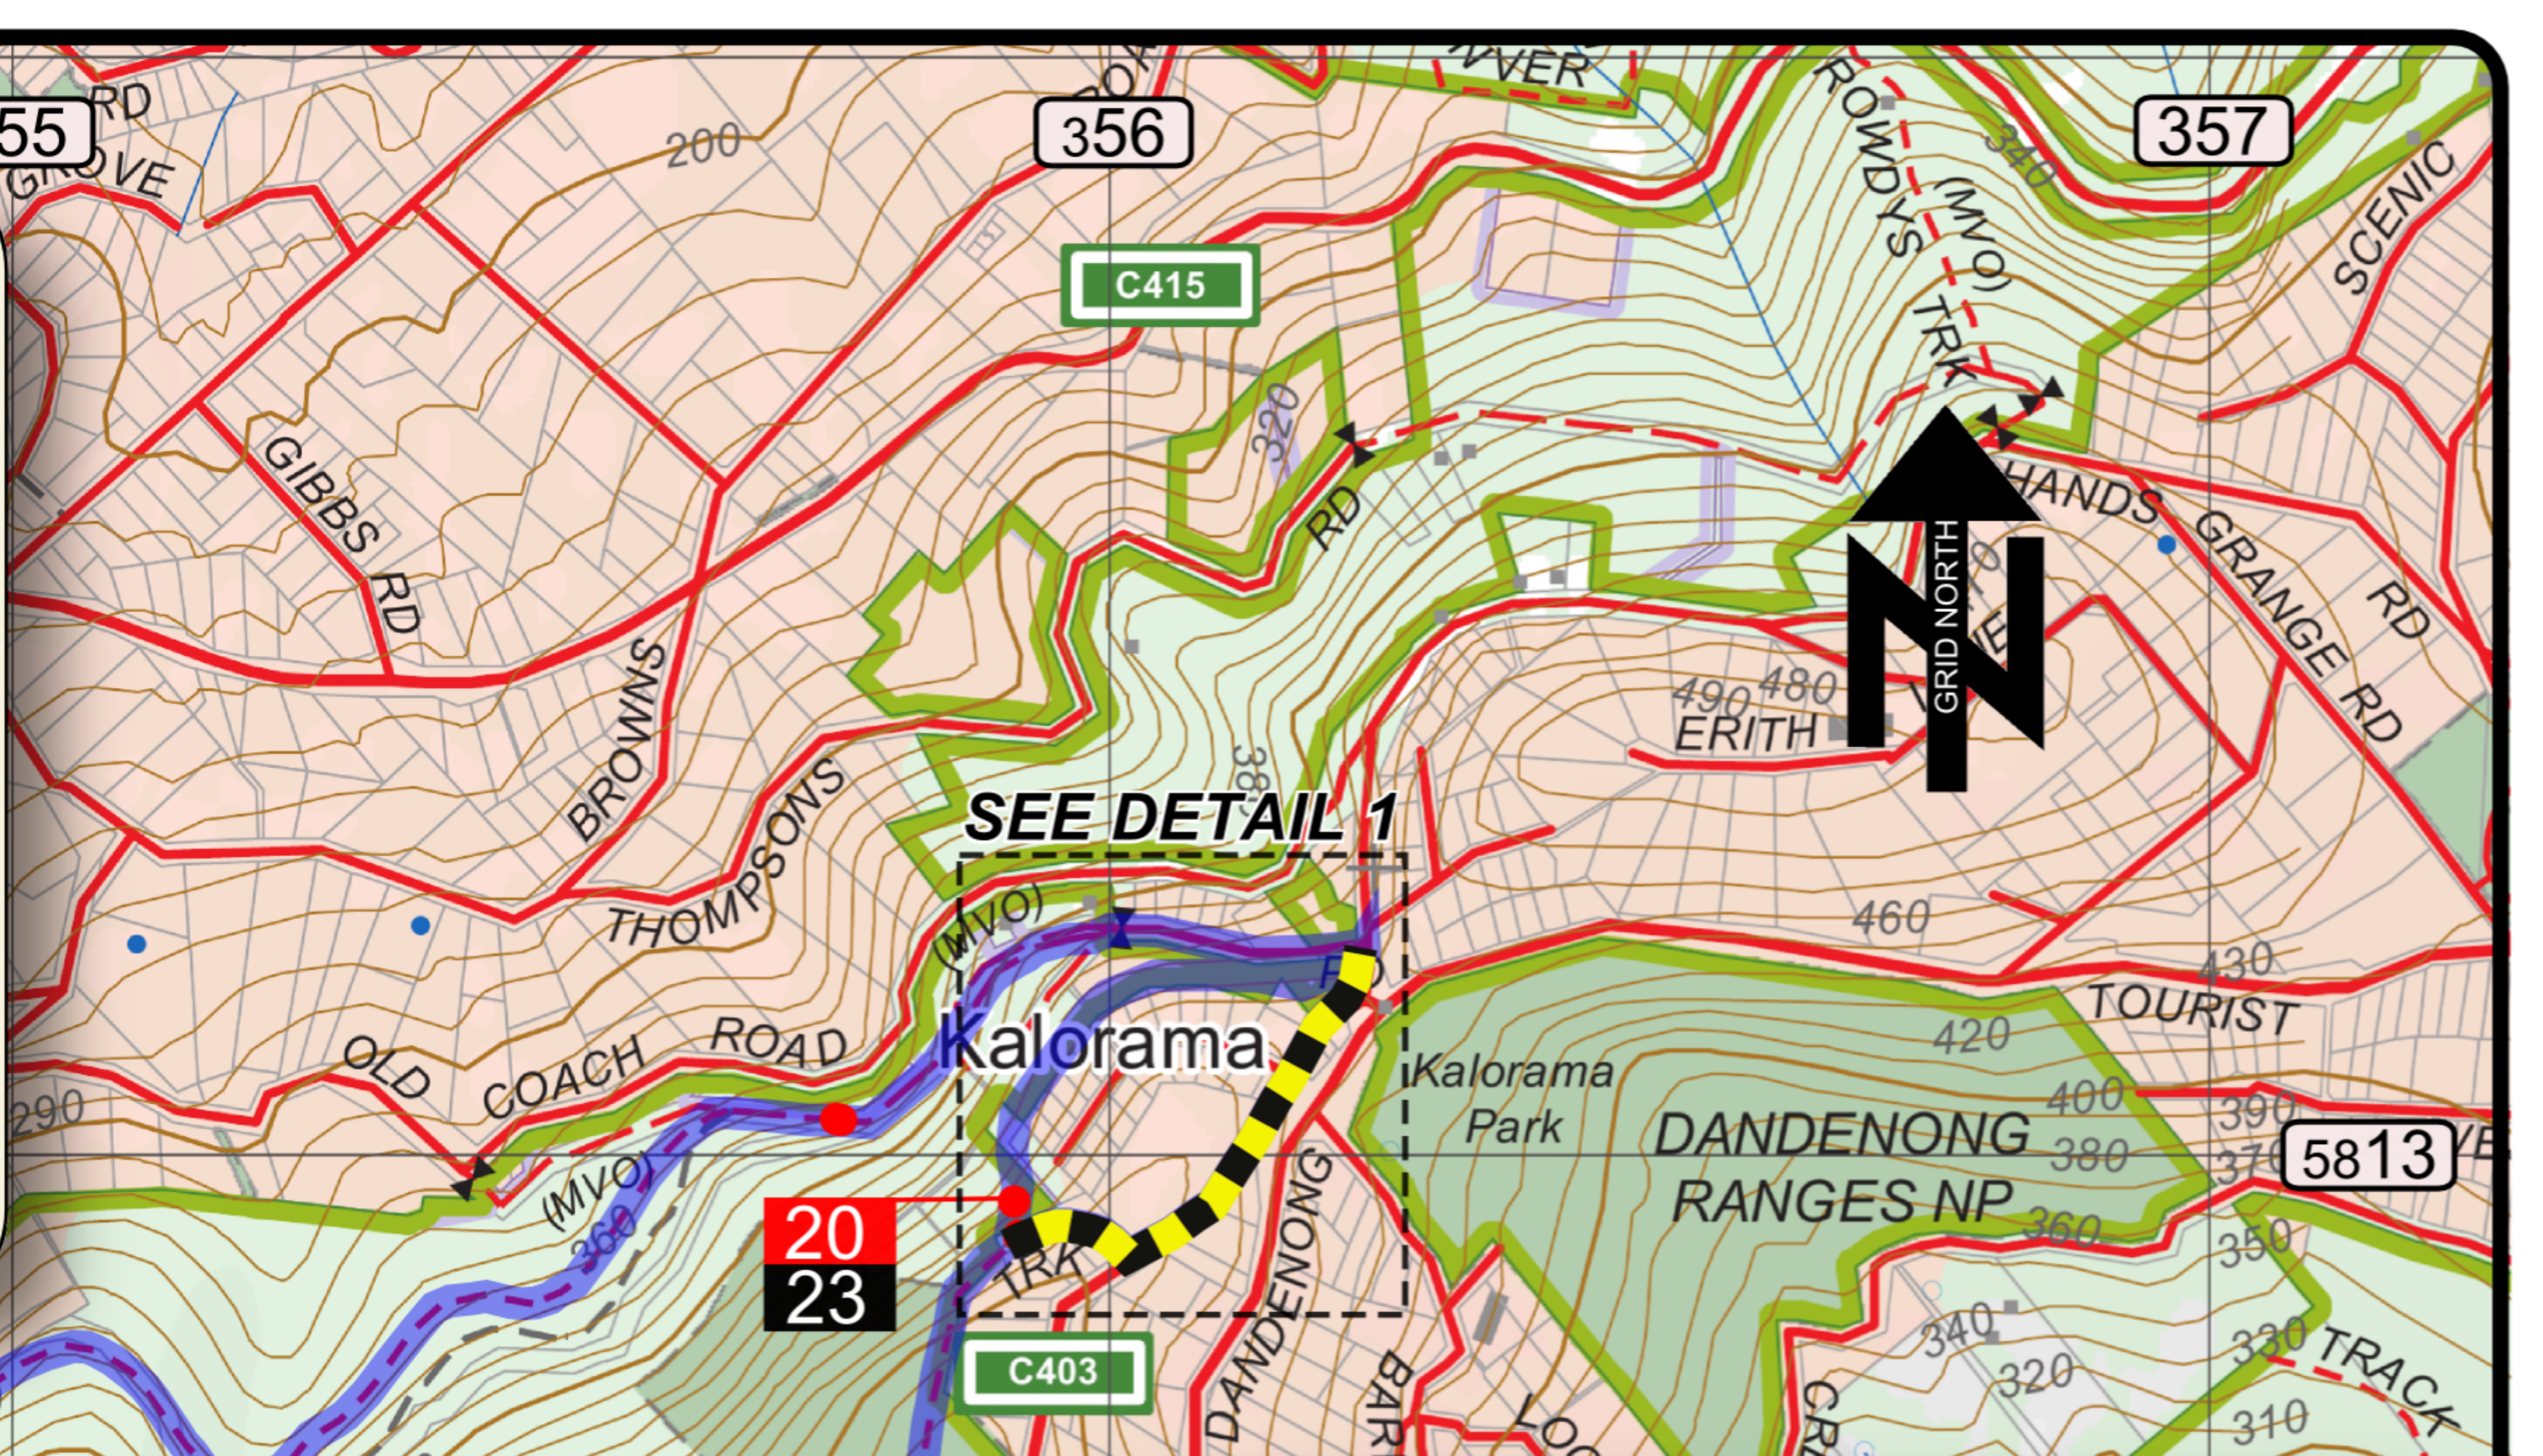

ROLLER COASTER RUN - 43km / 2268m +/-

Doongalla Aid Station

☒ ☒ ☒

SkyHigh Start / Finish
Mt Dandenong

ROLLER COASTER RUN

Km Markers 18 Loop 1 25 Loop 2

Scale 1:15000 at A3 10m Contours

0 500m 1km

Topographic data source: Vicmap 1:25000 Topographic Series
UTM Projection, MGA Zone 55, Horizontal Datum GDA
<http://www.land.vic.gov.au/>

Copyright © Mountain Sports 2015 mountainsports.net.au
Map created by Terrainium Version: 14/10/2015