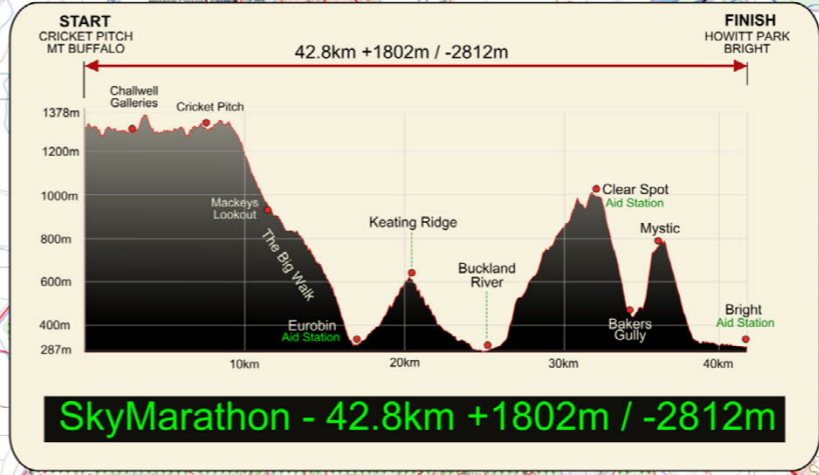

SkyMarathon UltraSkyMarathon

Scale 1:45,000 at A3 20m Contours

Topographic data source: Vicmap 1:25000 Topographic Series
UTM Projection, MGA Zone 55. Horizontal Datum GDA
<http://www.land.vic.gov.au/>

BUFFALO STAMPEDE