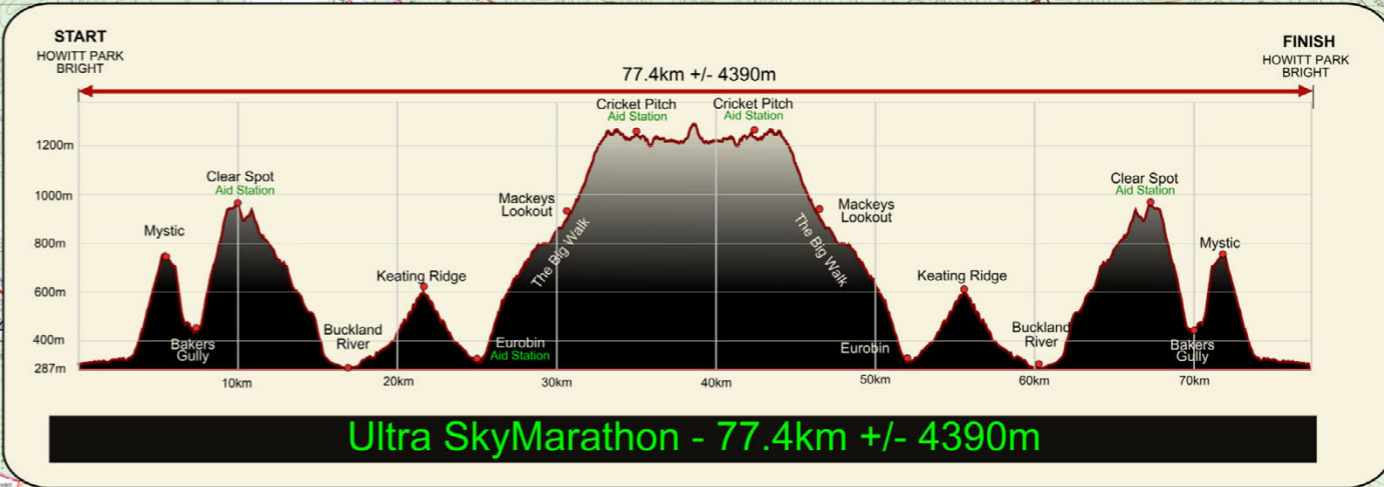

SkyMarathon UltraSkyMarathon

Scale 1:45,000 at A3 20m Contours

Topographic data source: Vicmap 1:25000 Topographic Series
UTM Projection, MGA Zone 55. Horizontal Datum GDA
<http://www.land.vic.gov.au/>

BUFFALO STAMPEDE

Bright Brewery
Ultra SkyMarathon
Start & Finish
SkyMarathon Finish
FULL AID

Clearspot Aid Station
LA SPORTIVA
FULL AID

Cricket Pitch
SkyMarathon Start
ULTRA - FULL AID

OR OUTDOOR RESEARCH
Eurobin Creek Aid Station
FULL AID